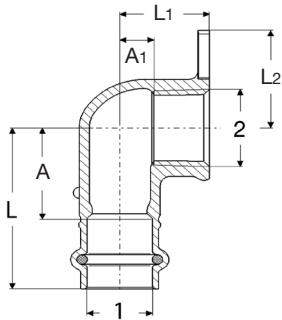

# Dimensional Documentation

**viega**

**Bronze Elbow Drop 90° P x FPT with Wall Plate - Model 2925.5ZL**

Part Number	Size		A (in)	L (in)	L1 (in)	L2 (in)	L3 (in)
	1	2					
79185	1/2"	3/8" FPT	0.94	1.77	0.74	0.83	0.67
79190	1/2"	1/2" FPT	0.94	1.77	0.74	1.10	0.67
79195	3/4"	3/4" FPT	1.06	1.97	0.83	1.12	0.83

**Bronze Hi Ear 90° P x FPT - Model 2925.2ZL**

Part Number	Size		A (in)	A1 (in)	L (in)	L1 (in)	L2 (in)
	1	2					
79205	1/2"	1/2" FPT	0.95	0.57	1.77	1.10	1.07

**Bronze Reducer FTG x P - Model 2915.1ZL**

Part Number	Size		A (in)	L (in)
	1	2		
79850	1 1/2"	1 1/2"	1.95	2.78
79855	2"	1 1/2"	2.38	3.21
79860	2"	1 1/4"	2.42	3.33

**Bronze Tee P x P x FPT - Model 2917.2ZL**

Part Number	Size			A (in)	A1 (in)	L (in)	L1 (in)
	1	2	3				
79580	1/2"	1/2"	1/2" FPT	0.79	0.69	1.61	1.30
79585	3/4"	3/4"	1/4" FPT	0.67	0.79	1.58	1.18
79590	3/4"	3/4"	1/2" FPT	0.79	0.88	1.69	1.42
79595	3/4"	3/4"	3/4" FPT	0.91	0.59	1.81	1.14
79760	1"	1"	1/2" FPT	0.79	1.04	1.69	1.58
79765	1"	1"	3/4" FPT	0.91	1.06	1.81	1.61
79770	1 1/4"	1 1/4"	1/2" FPT	0.83	1.16	1.85	1.69
79775	1 1/4"	1 1/4"	3/4" FPT	0.95	1.18	1.97	1.73
79780	1 1/2"	1 1/2"	1/2" FPT	0.87	1.24	2.28	1.77
79785	1 1/2"	1 1/2"	3/4" FPT	0.95	1.30	2.36	1.85
79790	2"	2"	1/2" FPT	0.98	1.59	2.56	2.13
79795	2"	2"	3/4" FPT	1.06	1.65	2.64	2.21