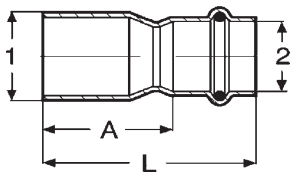

# Dimensional Documentation

**viega**

**Bronze Elbow Drop 90° P x FPT with Wall Plate - Model 2925.5ZL**

Part Number	Size		A (in)	L (in)	L1 (in)	L2 (in)	L3 (in)
	1	2					
79185	1/2"	3/8" FPT	0.94	1.77	0.74	0.83	0.67
79190	1/2"	1/2" FPT	0.94	1.77	0.74	1.10	0.67
79195	3/4"	3/4" FPT	1.06	1.97	0.83	1.12	0.83

**Bronze Hi Ear 90° P x FPT - Model 2925.2ZL**

Part Number	Size		A (in)	A1 (in)	L (in)	L1 (in)	L2 (in)
	1	2					
79205	1/2"	1/2" FPT	0.95	0.57	1.77	1.10	1.07

**Bronze Reducer FTG x P - Model 2915.1ZL**

Part Number	Size		A (in)	L (in)
	1	2		
79850	1 1/2"	1 1/2"	1.95	2.78
79855	2"	1 1/2"	2.38	3.21
79860	2"	1 1/4"	2.42	3.33

**Bronze Tee P x P x FPT - Model 2917.2ZL**

Part Number	Size			A (in)	A1 (in)	L (in)	L1 (in)
	1	2	3				
79580	1/2"	1/2"	1/2" FPT	0.79	0.69	1.61	1.30
79585	3/4"	3/4"	1/4" FPT	0.67	0.79	1.58	1.18
79590	3/4"	3/4"	1/2" FPT	0.79	0.88	1.69	1.42
79595	3/4"	3/4"	3/4" FPT	0.91	0.59	1.81	1.14
79760	1"	1"	1/2" FPT	0.79	1.04	1.69	1.58
79765	1"	1"	3/4" FPT	0.91	1.06	1.81	1.61
79770	1 1/4"	1 1/4"	1/2" FPT	0.83	1.16	1.85	1.69
79775	1 1/4"	1 1/4"	3/4" FPT	0.95	1.18	1.97	1.73
79780	1 1/2"	1 1/2"	1/2" FPT	0.87	1.24	2.28	1.77
79785	1 1/2"	1 1/2"	3/4" FPT	0.95	1.30	2.36	1.85
79790	2"	2"	1/2" FPT	0.98	1.59	2.56	2.13
79795	2"	2"	3/4" FPT	1.06	1.65	2.64	2.21