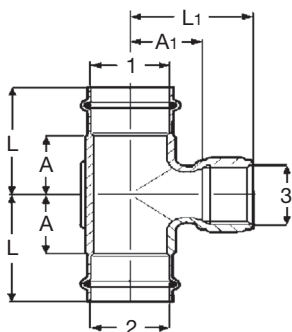

# Dimensional Documentation

**viega**

**Bronze Elbow Drop 90° P x FPT with Wall Plate - Model 2925.5ZL**

Part Number	Size		A (in)	L (in)	L1 (in)	L2 (in)	L3 (in)
	1	2					
79185	1/2"	3/8" FPT	0.94	1.77	0.74	0.83	0.67
79190	1/2"	1/2" FPT	0.94	1.77	0.74	1.10	0.67
79195	3/4"	3/4" FPT	1.06	1.97	0.83	1.12	0.83

**Bronze Hi Ear 90° P x FPT - Model 2925.2ZL**

Part Number	Size		A (in)	A1 (in)	L (in)	L1 (in)	L2 (in)
	1	2					
79205	1/2"	1/2" FPT	0.95	0.57	1.77	1.10	1.07

**Bronze Reducer FTG x P - Model 2915.1ZL**

Part Number	Size		A (in)	L (in)
	1	2		
79850	1 1/2"	1 1/2"	1.95	2.78
79855	2"	1 1/2"	2.38	3.21
79860	2"	1 1/4"	2.42	3.33

**Bronze Tee P x P x FPT - Model 2917.2ZL**

Part Number	Size			A (in)	A1 (in)	L (in)	L1 (in)
	1	2	3				
79580	1/2"	1/2"	1/2" FPT	0.79	0.69	1.61	1.30
79585	3/4"	3/4"	1/4" FPT	0.67	0.79	1.58	1.18
79590	3/4"	3/4"	1/2" FPT	0.79	0.88	1.69	1.42
79595	3/4"	3/4"	3/4" FPT	0.91	0.59	1.81	1.14
79760	1"	1"	1/2" FPT	0.79	1.04	1.69	1.58
79765	1"	1"	3/4" FPT	0.91	1.06	1.81	1.61
79770	1 1/4"	1 1/4"	1/2" FPT	0.83	1.16	1.85	1.69
79775	1 1/4"	1 1/4"	3/4" FPT	0.95	1.18	1.97	1.73
79780	1 1/2"	1 1/2"	1/2" FPT	0.87	1.24	2.28	1.77
79785	1 1/2"	1 1/2"	3/4" FPT	0.95	1.30	2.36	1.85
79790	2"	2"	1/2" FPT	0.98	1.59	2.56	2.13
79795	2"	2"	3/4" FPT	1.06	1.65	2.64	2.21