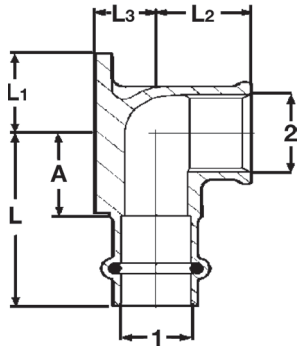

# Dimensional Documentation

**viega**

**Bronze Elbow Drop 90° P x FPT with Wall Plate - Model 2925.5ZL**

Part Number	Size		A (in)	L (in)	L1 (in)	L2 (in)	L3 (in)
	1	2					
79185	1/2"	3/8" FPT	0.94	1.77	0.74	0.83	0.67
79190	1/2"	1/2" FPT	0.94	1.77	0.74	1.10	0.67
79195	3/4"	3/4" FPT	1.06	1.97	0.83	1.12	0.83

**Bronze Hi Ear 90° P x FPT - Model 2925.2ZL**

Part Number	Size		A (in)	A1 (in)	L (in)	L1 (in)	L2 (in)
	1	2					
79205	1/2"	1/2" FPT	0.95	0.57	1.77	1.10	1.07

**Bronze Reducer FTG x P - Model 2915.1ZL**

Part Number	Size		A (in)	L (in)
	1	2		
79850	1 1/2"	1 1/2"	1.95	2.78
79855	2"	1 1/2"	2.38	3.21
79860	2"	1 1/4"	2.42	3.33

**Bronze Tee P x P x FPT - Model 2917.2ZL**

Part Number	Size			A (in)	A1 (in)	L (in)	L1 (in)
	1	2	3				
79580	1/2"	1/2"	1/2" FPT	0.79	0.69	1.61	1.30
79585	3/4"	3/4"	1/4" FPT	0.67	0.79	1.58	1.18
79590	3/4"	3/4"	1/2" FPT	0.79	0.88	1.69	1.42
79595	3/4"	3/4"	3/4" FPT	0.91	0.59	1.81	1.14
79760	1"	1"	1/2" FPT	0.79	1.04	1.69	1.58
79765	1"	1"	3/4" FPT	0.91	1.06	1.81	1.61
79770	1 1/4"	1 1/4"	1/2" FPT	0.83	1.16	1.85	1.69
79775	1 1/4"	1 1/4"	3/4" FPT	0.95	1.18	1.97	1.73
79780	1 1/2"	1 1/2"	1/2" FPT	0.87	1.24	2.28	1.77
79785	1 1/2"	1 1/2"	3/4" FPT	0.95	1.30	2.36	1.85
79790	2"	2"	1/2" FPT	0.98	1.59	2.56	2.13
79795	2"	2"	3/4" FPT	1.06	1.65	2.64	2.21