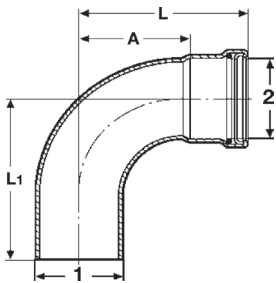

Dimensional Documentation

viega

ProPress® XL (Copper)

Viega ProPress XL 90° Elbow Copper P x P - Model 0916XL

| Stock Code | Size | A (in) | L (in) |
|------------|------|--------|--------|
| | 1 | | |
| 20623 | 2½" | 3.19 | 4.88 |
| 20628 | 3" | 3.76 | 5.73 |
| 20633 | 4" | 4.90 | 7.26 |

Viega ProPress XL 90° Street Elbow Copper P x FTG - Model 0916.1XL

| Stock Code | Size | A (in) | L (in) | L1 (in) |
|------------|-----------|--------|--------|---------|
| | 1 2 | | | |
| 20638 | 2½" x 2½" | 3.19 | 4.88 | 4.80 |
| 20643 | 3" x 3" | 3.76 | 5.73 | 5.63 |
| 20648 | 4" x 4" | 4.90 | 7.26 | 7.13 |

Viega ProPress XL 45° Copper P x P - Model 0926XL

| Stock Code | Size | A (in) | L (in) |
|------------|------|--------|--------|
| | 1 | | |
| 20653 | 2½" | 1.48 | 3.18 |
| 20658 | 3" | 1.73 | 3.70 |
| 20663 | 4" | 1.96 | 4.63 |

Viega ProPress XL 45° Street Elbow Copper P x FTG - Model 0926.1XL

| Stock Code | Size | A (in) | L (in) | L1 (in) |
|------------|-----------|--------|--------|---------|
| | 1 2 | | | |
| 20668 | 2½" x 2½" | 1.48 | 3.18 | 3.10 |
| 20673 | 3" x 3" | 1.73 | 3.70 | 3.60 |
| 20678 | 4" x 4" | 2.20 | 4.57 | 4.49 |