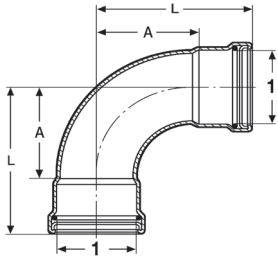

Dimensional Documentation

viega

ProPress® XL (Copper)

Viega ProPress XL 90° Elbow Copper P x P - Model 0916XL

| Stock Code | Size | A (in) | L (in) |
|------------|------|--------|--------|
| | 1 | | |
| 20623 | 2½" | 3.19 | 4.88 |
| 20628 | 3" | 3.76 | 5.73 |
| 20633 | 4" | 4.90 | 7.26 |

Viega ProPress XL 90° Street Elbow Copper P x FTG - Model 0916.1XL

| Stock Code | Size | A (in) | L (in) | L1 (in) |
|------------|-----------|--------|--------|---------|
| | 1 2 | | | |
| 20638 | 2½" x 2½" | 3.19 | 4.88 | 4.80 |
| 20643 | 3" x 3" | 3.76 | 5.73 | 5.63 |
| 20648 | 4" x 4" | 4.90 | 7.26 | 7.13 |

Viega ProPress XL 45° Copper P x P - Model 0926XL

| Stock Code | Size | A (in) | L (in) |
|------------|------|--------|--------|
| | 1 | | |
| 20653 | 2½" | 1.48 | 3.18 |
| 20658 | 3" | 1.73 | 3.70 |
| 20663 | 4" | 1.96 | 4.63 |

Viega ProPress XL 45° Street Elbow Copper P x FTG - Model 0926.1XL

| Stock Code | Size | A (in) | L (in) | L1 (in) |
|------------|-----------|--------|--------|---------|
| | 1 2 | | | |
| 20668 | 2½" x 2½" | 1.48 | 3.18 | 3.10 |
| 20673 | 3" x 3" | 1.73 | 3.70 | 3.60 |
| 20678 | 4" x 4" | 2.20 | 4.57 | 4.49 |