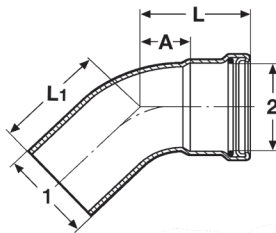

Dimensional Documentation

viega

ProPress® XL (Copper)

Viega ProPress XL 90° Elbow Copper P x P - Model 0916XL

| Stock Code | Size | A (in) | L (in) |
|------------|------|--------|--------|
| | 1 | | |
| 20623 | 2½" | 3.19 | 4.88 |
| 20628 | 3" | 3.76 | 5.73 |
| 20633 | 4" | 4.90 | 7.26 |

Viega ProPress XL 90° Street Elbow Copper P x FTG - Model 0916.1XL

| Stock Code | Size | A (in) | L (in) | L1 (in) |
|------------|-----------|--------|--------|---------|
| | 1 2 | | | |
| 20638 | 2½" x 2½" | 3.19 | 4.88 | 4.80 |
| 20643 | 3" x 3" | 3.76 | 5.73 | 5.63 |
| 20648 | 4" x 4" | 4.90 | 7.26 | 7.13 |

Viega ProPress XL 45° Copper P x P - Model 0926XL

| Stock Code | Size | A (in) | L (in) |
|------------|------|--------|--------|
| | 1 | | |
| 20653 | 2½" | 1.48 | 3.18 |
| 20658 | 3" | 1.73 | 3.70 |
| 20663 | 4" | 1.96 | 4.63 |

Viega ProPress XL 45° Street Elbow Copper P x FTG - Model 0926.1XL

| Stock Code | Size | A (in) | L (in) | L1 (in) |
|------------|-----------|--------|--------|---------|
| | 1 2 | | | |
| 20668 | 2½" x 2½" | 1.48 | 3.18 | 3.10 |
| 20673 | 3" x 3" | 1.73 | 3.70 | 3.60 |
| 20678 | 4" x 4" | 2.20 | 4.57 | 4.49 |