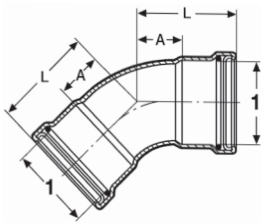

Dimensional Documentation

viega

ProPress® XL (Copper)

Viega ProPress XL 90° Elbow Copper P x P - Model 0916XL

| Stock Code | Size | A (in) | L (in) |
|------------|------|--------|--------|
| | 1 | | |
| 20623 | 2½" | 3.19 | 4.88 |
| 20628 | 3" | 3.76 | 5.73 |
| 20633 | 4" | 4.90 | 7.26 |

Viega ProPress XL 90° Street Elbow Copper P x FTG - Model 0916.1XL

| Stock Code | Size | A (in) | L (in) | L1 (in) |
|------------|-----------|--------|--------|---------|
| | 1 2 | | | |
| 20638 | 2½" x 2½" | 3.19 | 4.88 | 4.80 |
| 20643 | 3" x 3" | 3.76 | 5.73 | 5.63 |
| 20648 | 4" x 4" | 4.90 | 7.26 | 7.13 |

Viega ProPress XL 45° Copper P x P - Model 0926XL

| Stock Code | Size | A (in) | L (in) |
|------------|------|--------|--------|
| | 1 | | |
| 20653 | 2½" | 1.48 | 3.18 |
| 20658 | 3" | 1.73 | 3.70 |
| 20663 | 4" | 1.96 | 4.63 |

Viega ProPress XL 45° Street Elbow Copper P x FTG - Model 0926.1XL

| Stock Code | Size | A (in) | L (in) | L1 (in) |
|------------|-----------|--------|--------|---------|
| | 1 2 | | | |
| 20668 | 2½" x 2½" | 1.48 | 3.18 | 3.10 |
| 20673 | 3" x 3" | 1.73 | 3.70 | 3.60 |
| 20678 | 4" x 4" | 2.20 | 4.57 | 4.49 |